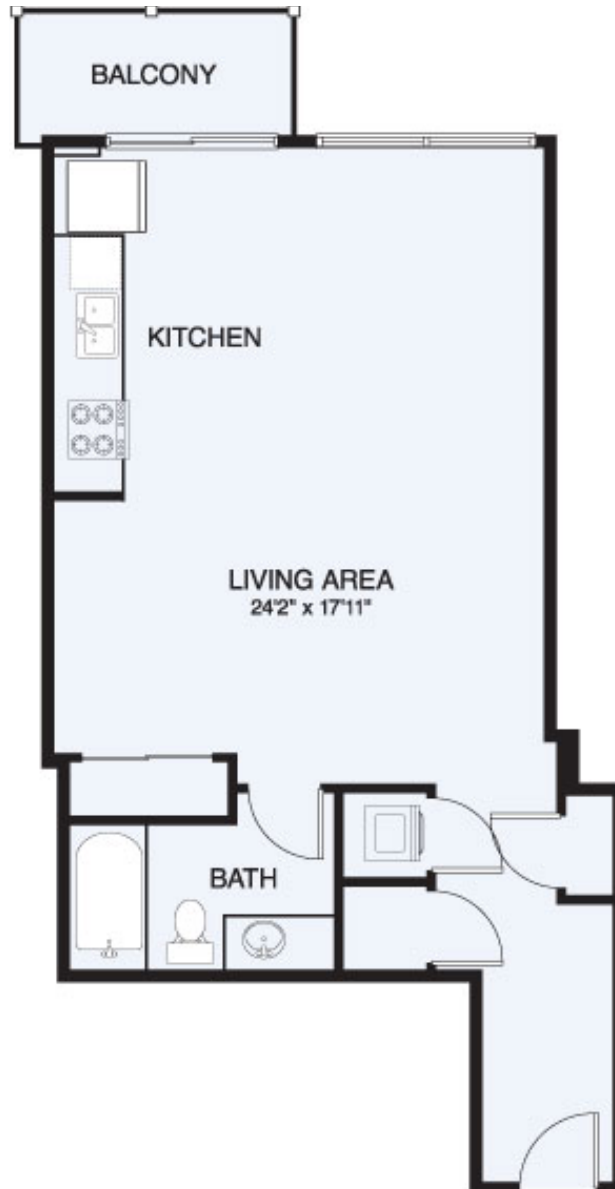

S5

STUDIO / 1 BATH

664

SQ. FT.

SKYHOUSE UPTOWN	640 N Church St. Charlotte, NC 28202
	833-897-3035 www.skyhouseuptown.com

**Floor plans are artist's rendering. All dimensions are approximate. Actual product and specifications may vary in dimension or detail. Not all features are available in every apartment. Prices and availability are subject to change. Please see a representative for details.*