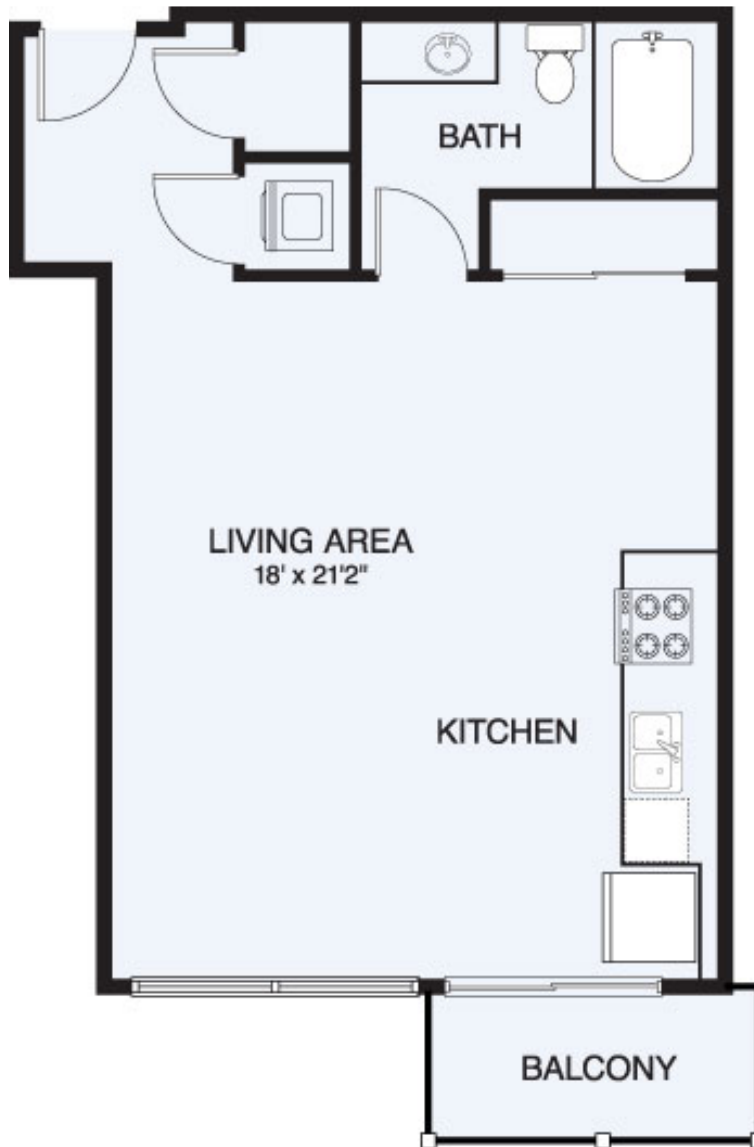

# S4

STUDIO / 1 BATH

618  
SQ. FT.

**SKYHOUSE**<sup>®</sup>  
UPTOWN

640 N Church St. | Charlotte, NC 28202

833-897-3035 | [www.skyhouseuptown.com](http://www.skyhouseuptown.com)

*\*Floor plans are artist's rendering. All dimensions are approximate. Actual product and specifications may vary in dimension or detail. Not all features are available in every apartment. Prices and availability are subject to change. Please see a representative for details.*