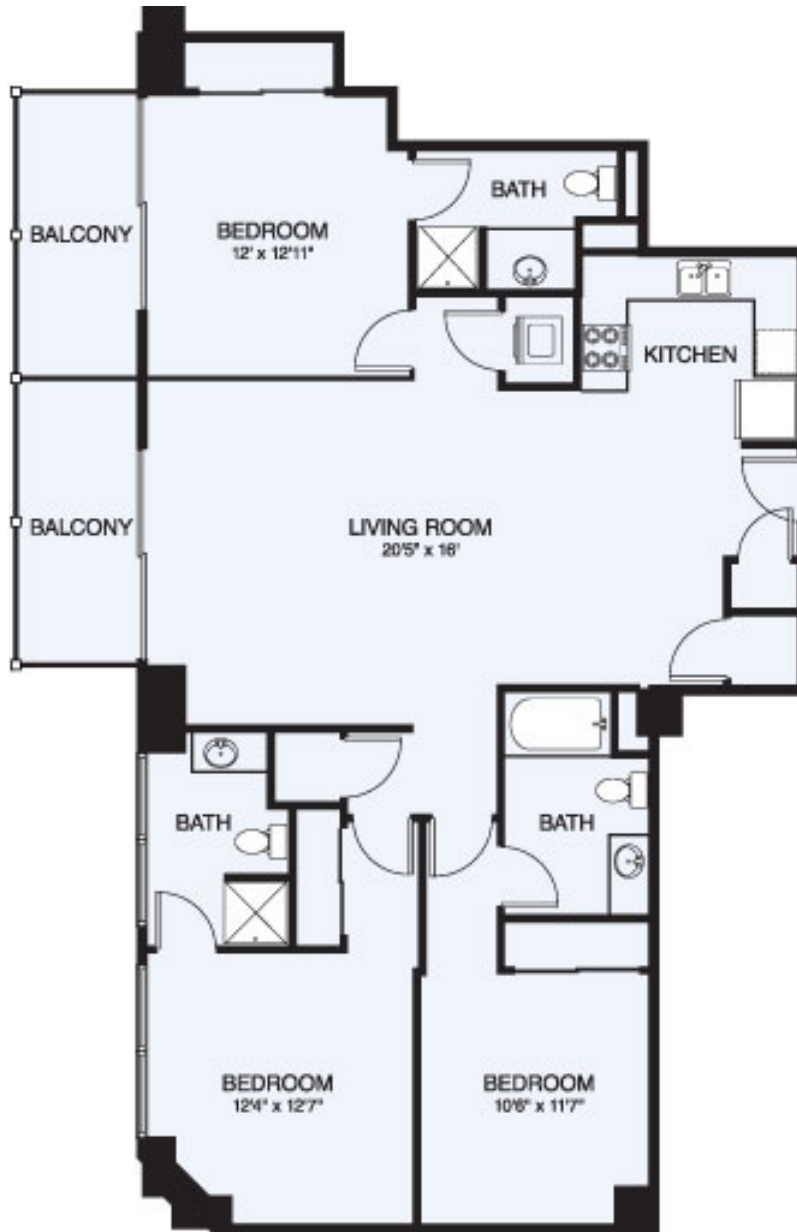

C6

3 BED / 3 BATH

1449

SQ. FT.

SKYHOUSE[®]
UPTOWN

640 N Church St. | Charlotte, NC 28202

833-897-3035 | www.skyhouseuptown.com

**Floor plans are artist's rendering. All dimensions are approximate. Actual product and specifications may vary in dimension or detail. Not all features are available in every apartment. Prices and availability are subject to change. Please see a representative for details.*