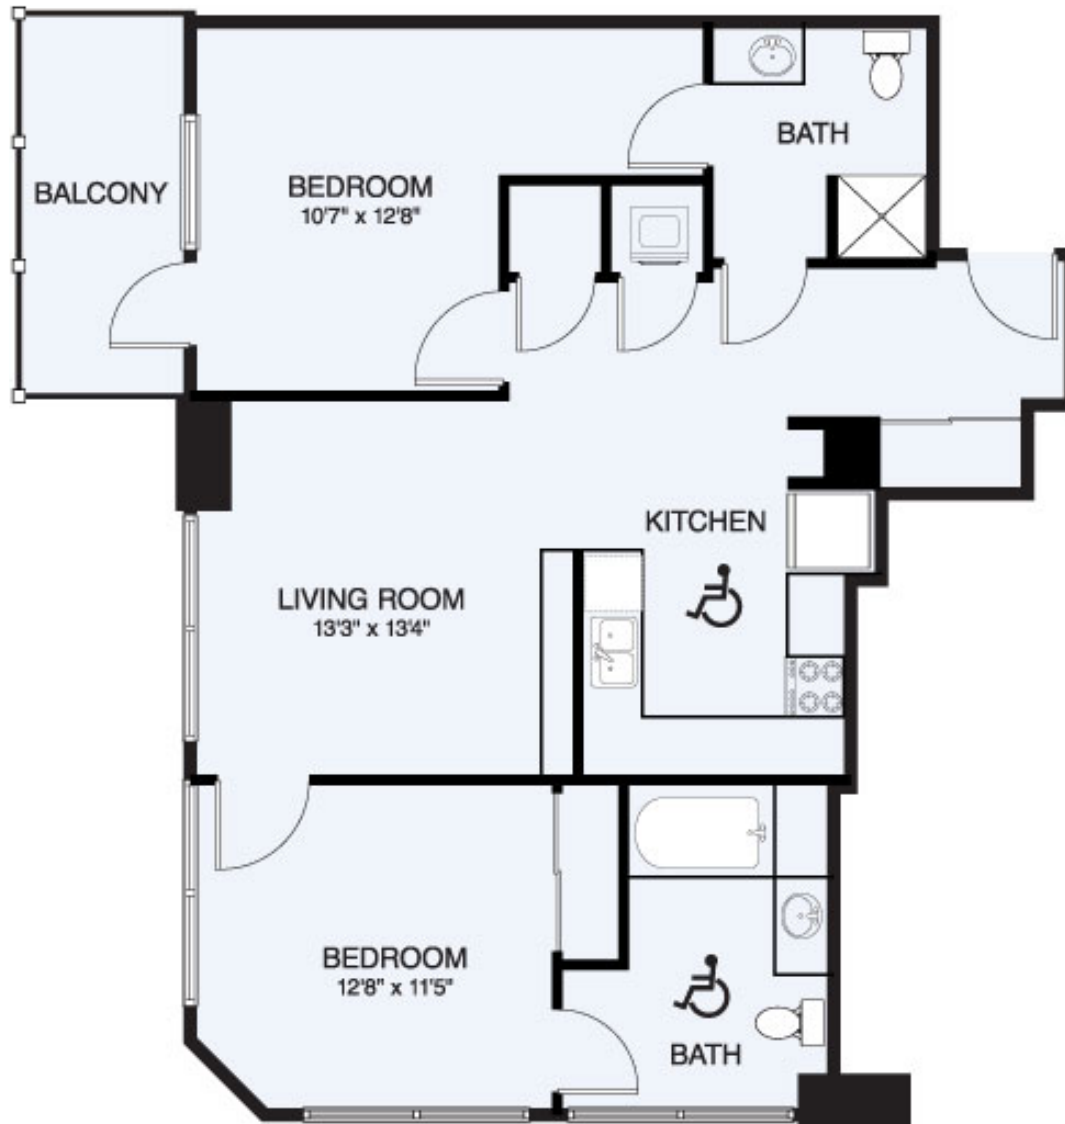

B2-ADA

2 BED / 2 BATH

1029

SQ. FT.

SKYHOUSE[®]
UPTOWN

640 N Church St. | Charlotte, NC 28202

833-897-3035 | www.skyhouseuptown.com

**Floor plans are artist's rendering. All dimensions are approximate. Actual product and specifications may vary in dimension or detail. Not all features are available in every apartment. Prices and availability are subject to change. Please see a representative for details.*