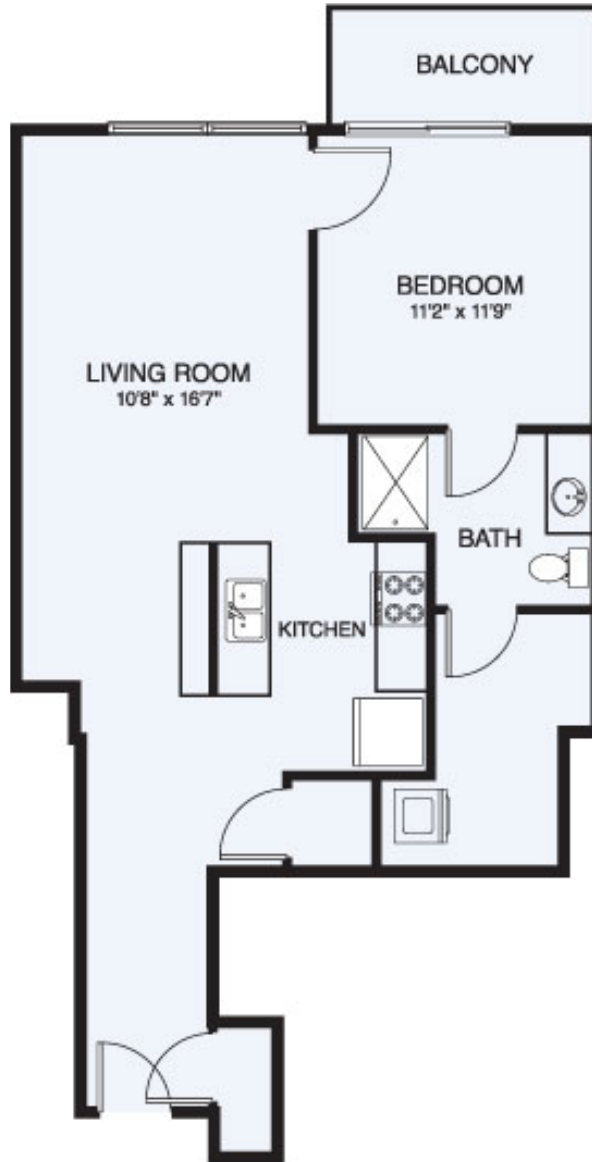

# A9

1 BED / 1 BATH

# 763 SQ. FT.

**SKYHOUSE**<sup>®</sup>  
UPTOWN

640 N Church St. | Charlotte, NC 28202

833-897-3035 | [www.skyhouseuptown.com](http://www.skyhouseuptown.com)

*\*Floor plans are artist's rendering. All dimensions are approximate. Actual product and specifications may vary in dimension or detail. Not all features are available in every apartment. Prices and availability are subject to change. Please see a representative for details.*