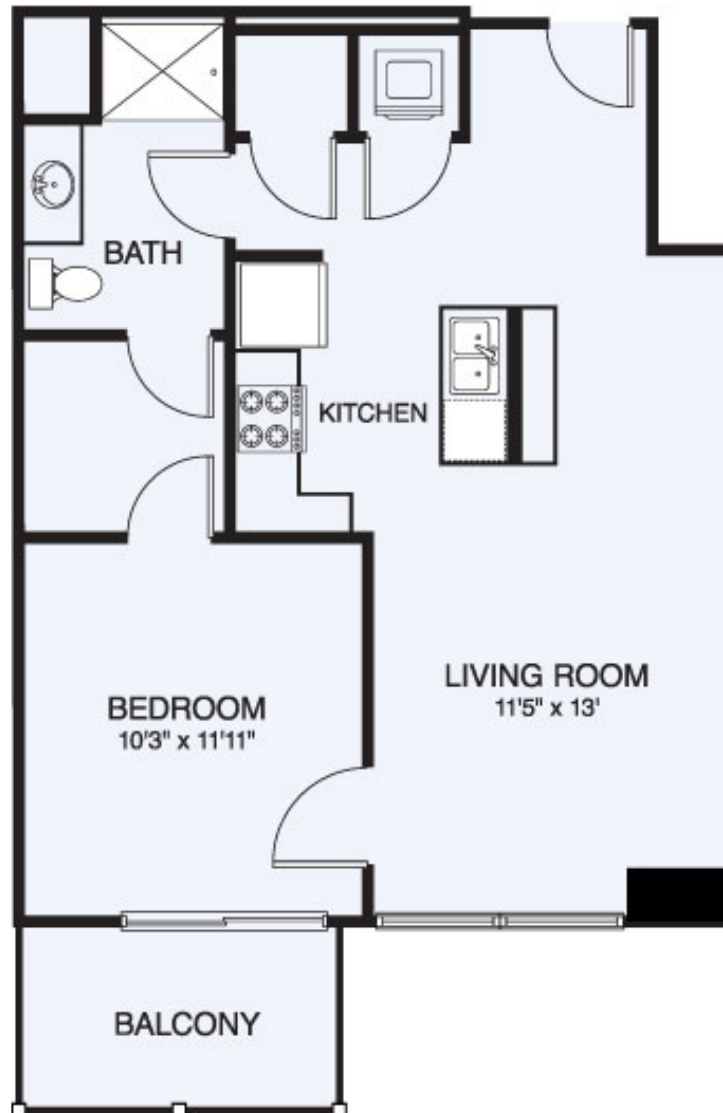

# A5-ADA

1 BED / 1 BATH

694  
SQ. FT.

**SKYHOUSE**<sup>®</sup>  
UPTOWN

640 N Church St. | Charlotte, NC 28202

833-897-3035 | [www.skyhouseuptown.com](http://www.skyhouseuptown.com)

*\*Floor plans are artist's rendering. All dimensions are approximate. Actual product and specifications may vary in dimension or detail. Not all features are available in every apartment. Prices and availability are subject to change. Please see a representative for details.*