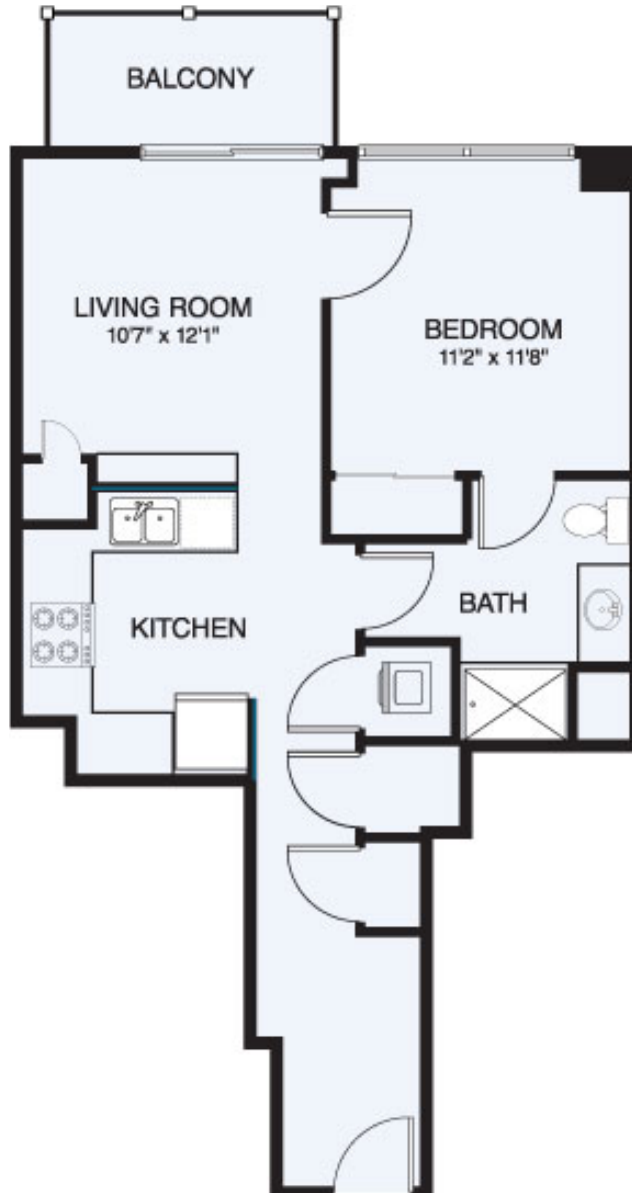

A2

1 BED / 1 BATH

657 SQ. FT.

SKYHOUSE[®]
UPTOWN

640 N Church St. | Charlotte, NC 28202

833-897-3035 | www.skyhouseuptown.com

**Floor plans are artist's rendering. All dimensions are approximate. Actual product and specifications may vary in dimension or detail. Not all features are available in every apartment. Prices and availability are subject to change. Please see a representative for details.*