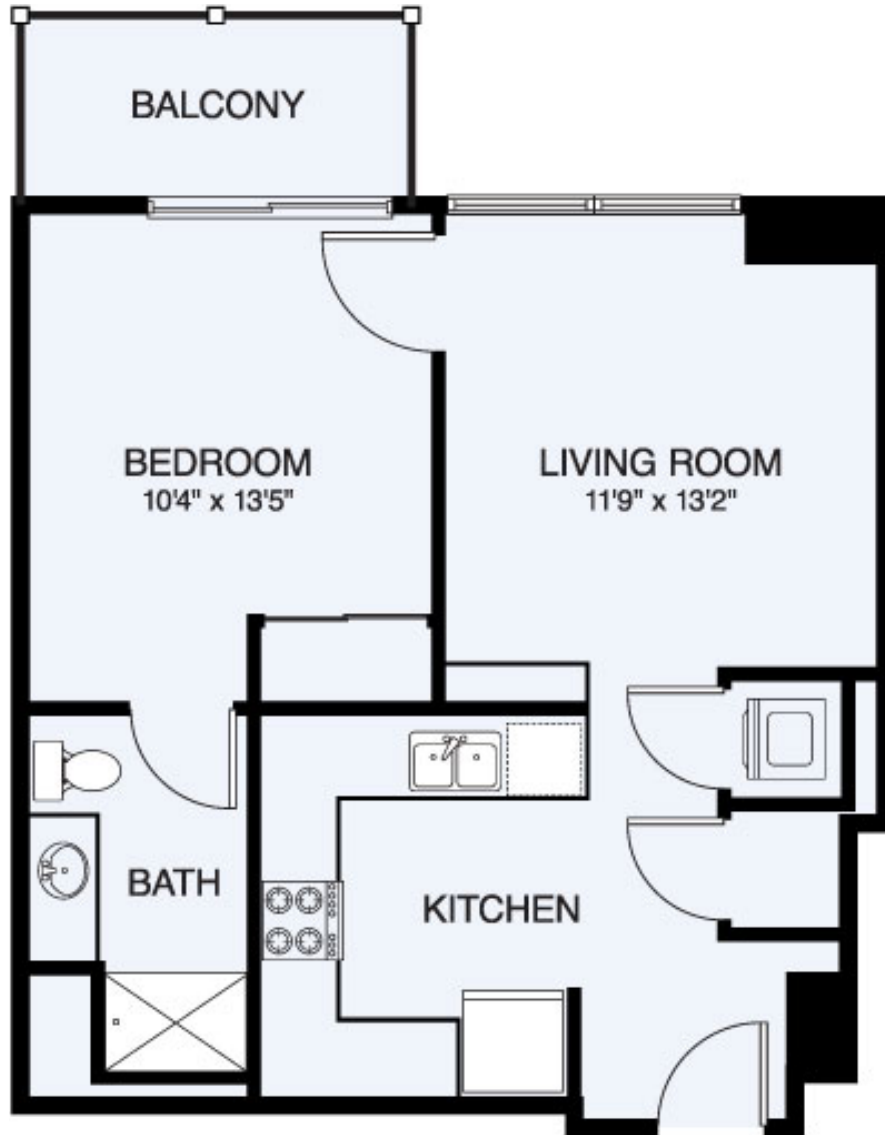

A1

1 BED / 1 BATH

593
SQ. FT.

SKYHOUSE[®]
UPTOWN

640 N Church St. | Charlotte, NC 28202

833-897-3035 | www.skyhouseuptown.com

**Floor plans are artist's rendering. All dimensions are approximate. Actual product and specifications may vary in dimension or detail. Not all features are available in every apartment. Prices and availability are subject to change. Please see a representative for details.*