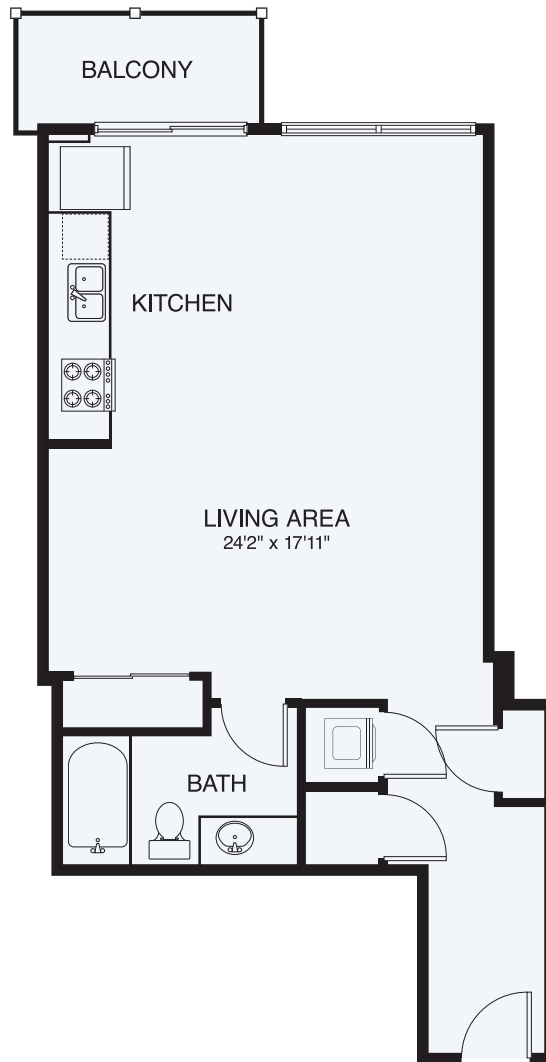

S5

STUDIO / 1 BATH

664

SQ. FT.

THE ASCHER

640 N Church St. | Charlotte, NC 28202

www.theascheruptown.com

Floor plans are artist's rendering. All dimensions are approximate. Actual product and specifications may vary in dimension or detail. Not all features are available in every rental home. Prices and availability are subject to change. Rent is based on monthly frequency. Additional fees may apply, such as but not limited to package delivery, trash, water, amenities, etc. Deposits vary. Please see a representative for details.