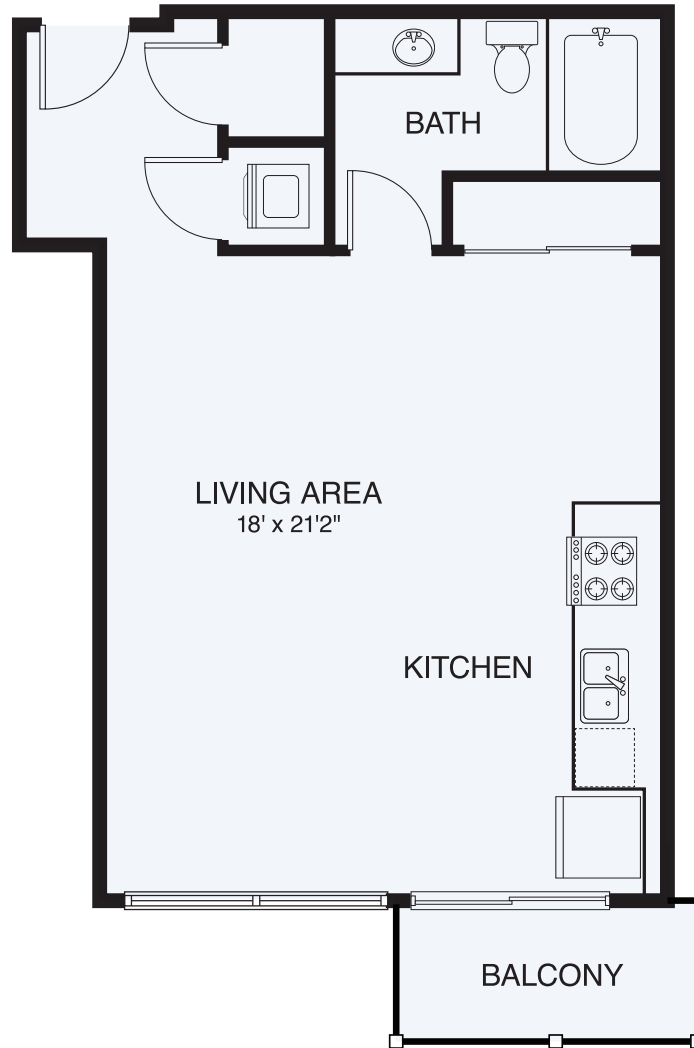

# S4

STUDIO / 1 BATH

# 618

SQ. FT.

THE ASCHER

640 N Church St. | Charlotte, NC 28202

[www.theascheruptown.com](http://www.theascheruptown.com)

Floor plans are artist's rendering. All dimensions are approximate. Actual product and specifications may vary in dimension or detail. Not all features are available in every rental home. Prices and availability are subject to change. Rent is based on monthly frequency. Additional fees may apply, such as but not limited to package delivery, trash, water, amenities, etc. Deposits vary. Please see a representative for details.