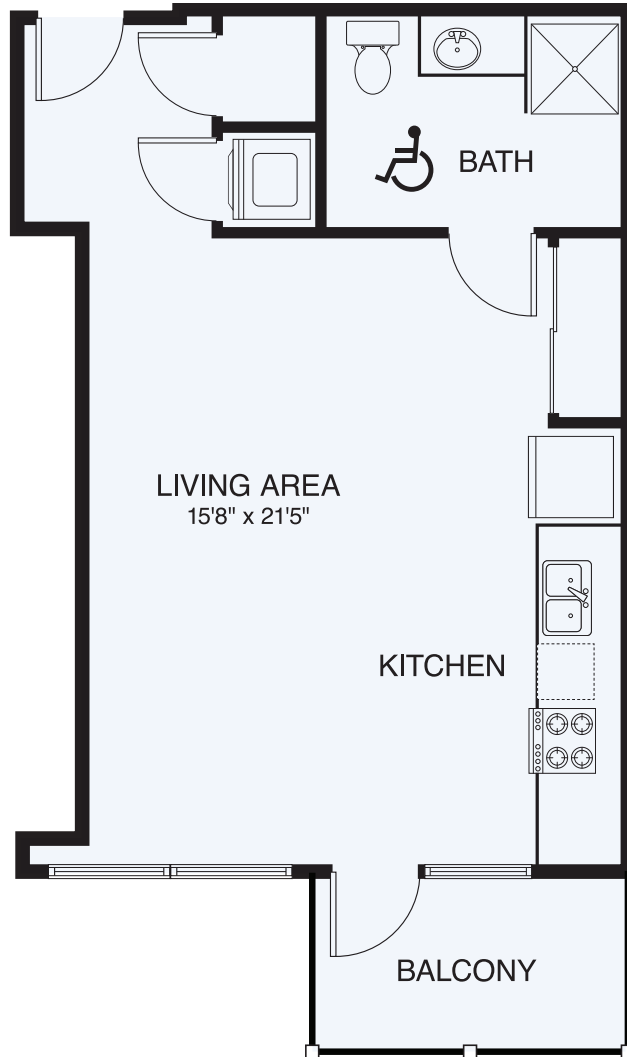

S2-ADA

STUDIO / 1 BATH

585

SQ. FT.

THE ASCHER

640 N Church St. | Charlotte, NC 28202

www.theascheruptown.com

Floor plans are artist's rendering. All dimensions are approximate. Actual product and specifications may vary in dimension or detail. Not all features are available in every rental home. Prices and availability are subject to change. Rent is based on monthly frequency. Additional fees may apply, such as but not limited to package delivery, trash, water, amenities, etc. Deposits vary. Please see a representative for details.