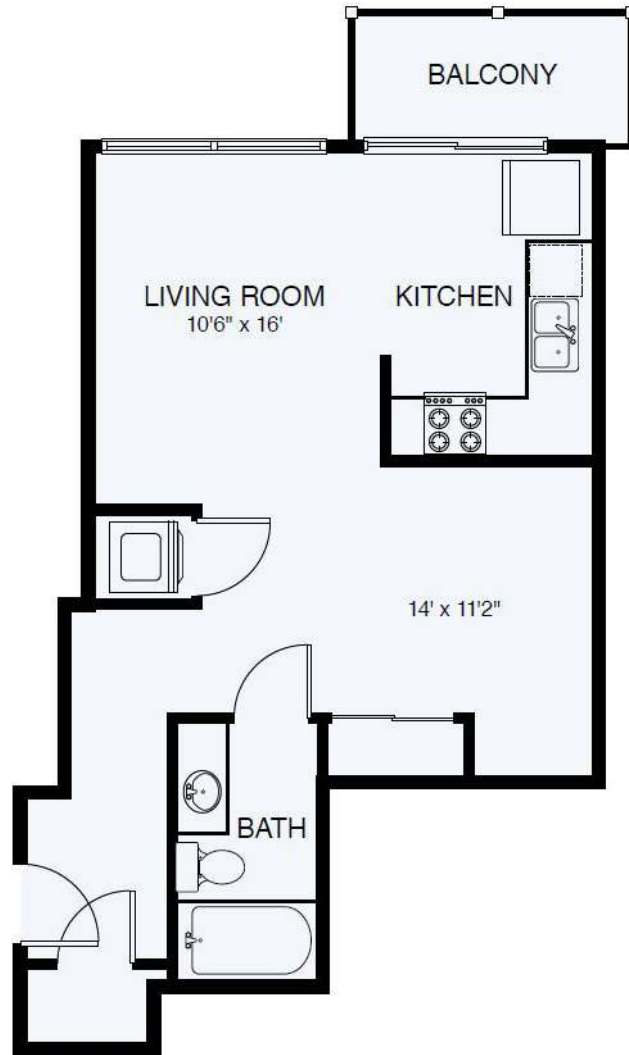

# S1

STUDIO / 1 BATH

# 546

SQ. FT.

THE ASCHER

640 N Church St. | Charlotte, NC 28202

[www.theascheruptown.com](http://www.theascheruptown.com)

Floor plans are artist's rendering. All dimensions are approximate. Actual product and specifications may vary in dimension or detail. Not all features are available in every rental home. Prices and availability are subject to change. Rent is based on monthly frequency. Additional fees may apply, such as but not limited to package delivery, trash, water, amenities, etc. Deposits vary. Please see a representative for details.