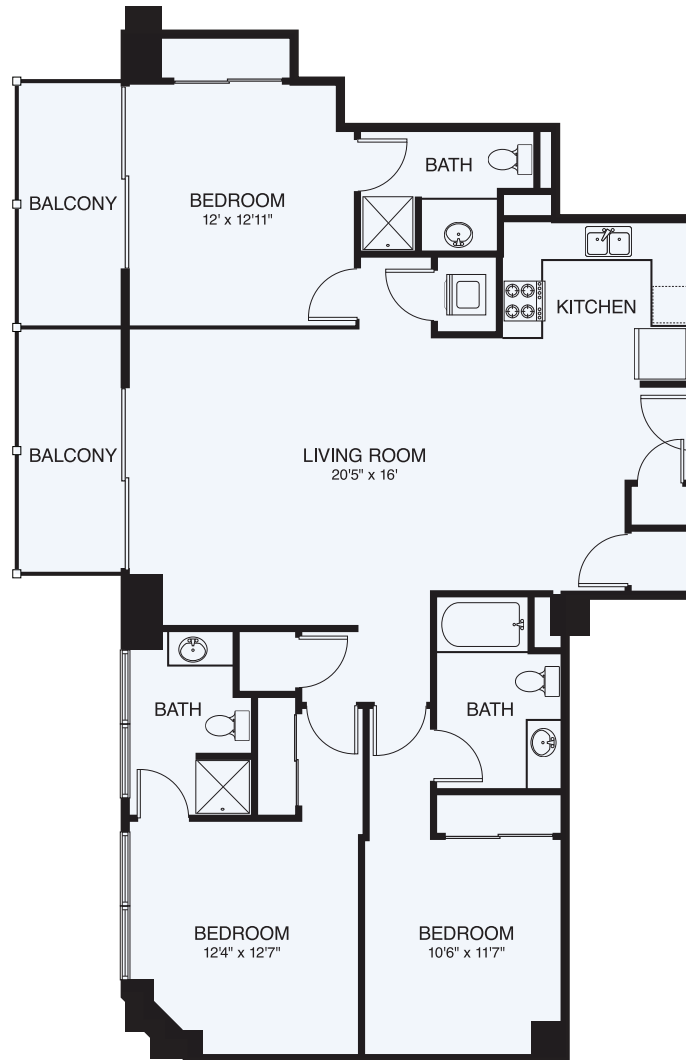

C6

3 BED / 3 BATH

1449

SQ. FT.

THE ASCHER

640 N Church St. | Charlotte, NC 28202

www.theascheruptown.com

Floor plans are artist's rendering. All dimensions are approximate. Actual product and specifications may vary in dimension or detail. Not all features are available in every rental home. Prices and availability are subject to change. Rent is based on monthly frequency. Additional fees may apply, such as but not limited to package delivery, trash, water, amenities, etc. Deposits vary. Please see a representative for details.