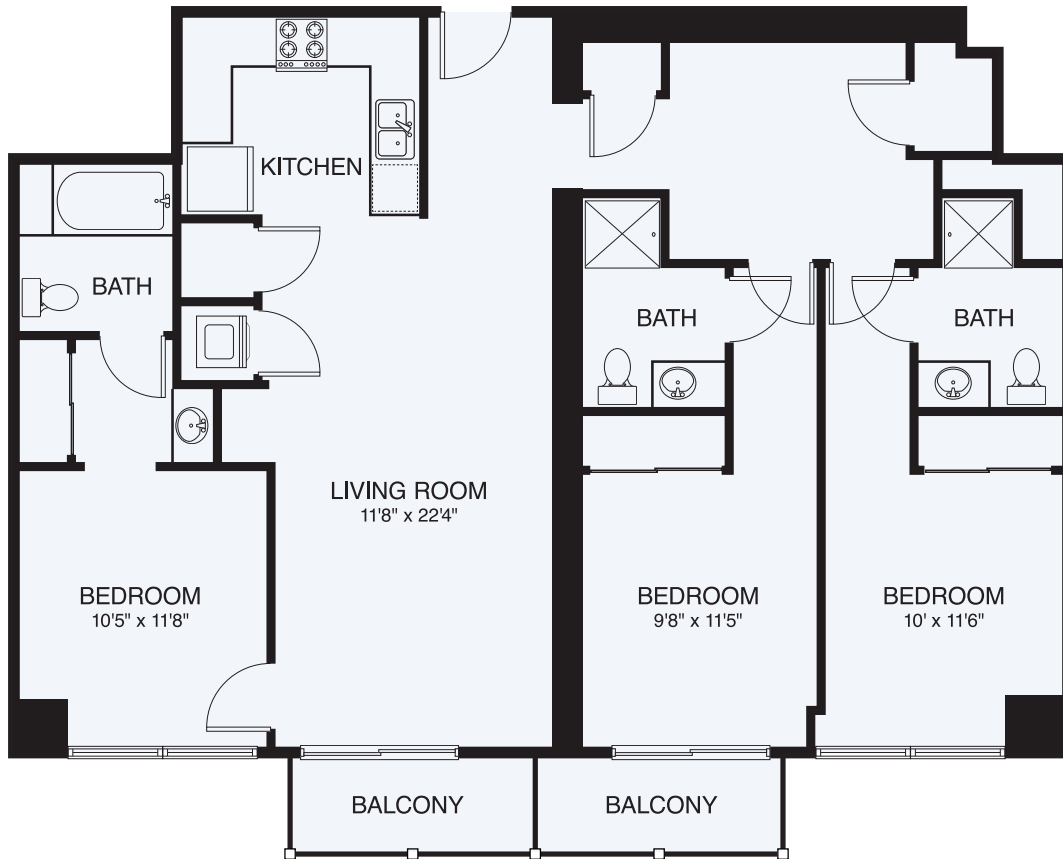

C4

3 BED / 3 BATH

1382

SQ. FT.

THE ASCHER

640 N Church St. | Charlotte, NC 28202

www.theascheruptown.com

Floor plans are artist's rendering. All dimensions are approximate. Actual product and specifications may vary in dimension or detail. Not all features are available in every rental home. Prices and availability are subject to change. Rent is based on monthly frequency. Additional fees may apply, such as but not limited to package delivery, trash, water, amenities, etc. Deposits vary. Please see a representative for details.