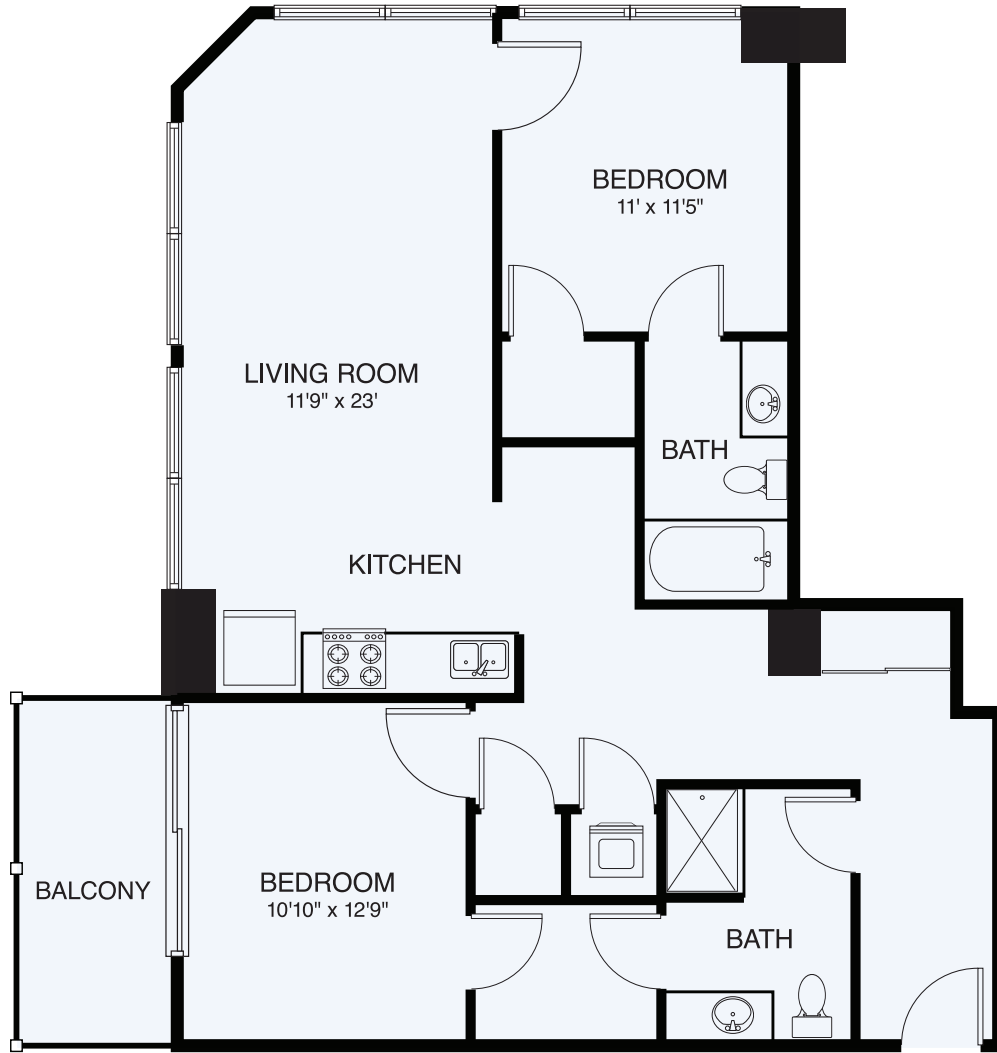

# B3

2 BED / 2 BATH

# 1078

SQ. FT.

THE ASCHER

640 N Church St. | Charlotte, NC 28202

[www.theascheruptown.com](http://www.theascheruptown.com)

Floor plans are artist's rendering. All dimensions are approximate. Actual product and specifications may vary in dimension or detail. Not all features are available in every rental home. Prices and availability are subject to change. Rent is based on monthly frequency. Additional fees may apply, such as but not limited to package delivery, trash, water, amenities, etc. Deposits vary. Please see a representative for details.