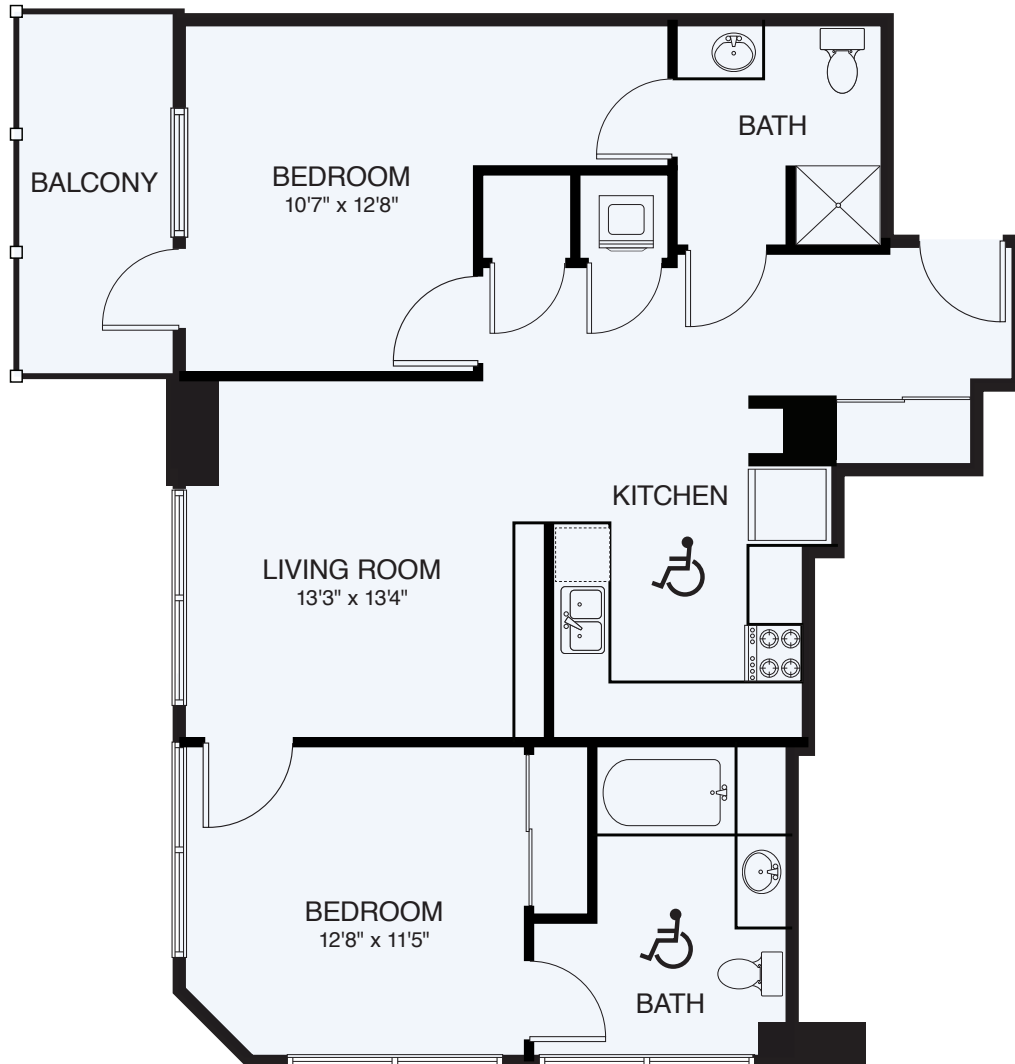

B2-ADA

2 BED / 2 BATH

1029

SQ. FT.

THE ASCHER

640 N Church St. | Charlotte, NC 28202

www.theascheruptown.com

Floor plans are artist's rendering. All dimensions are approximate. Actual product and specifications may vary in dimension or detail. Not all features are available in every rental home. Prices and availability are subject to change. Rent is based on monthly frequency. Additional fees may apply, such as but not limited to package delivery, trash, water, amenities, etc. Deposits vary. Please see a representative for details.