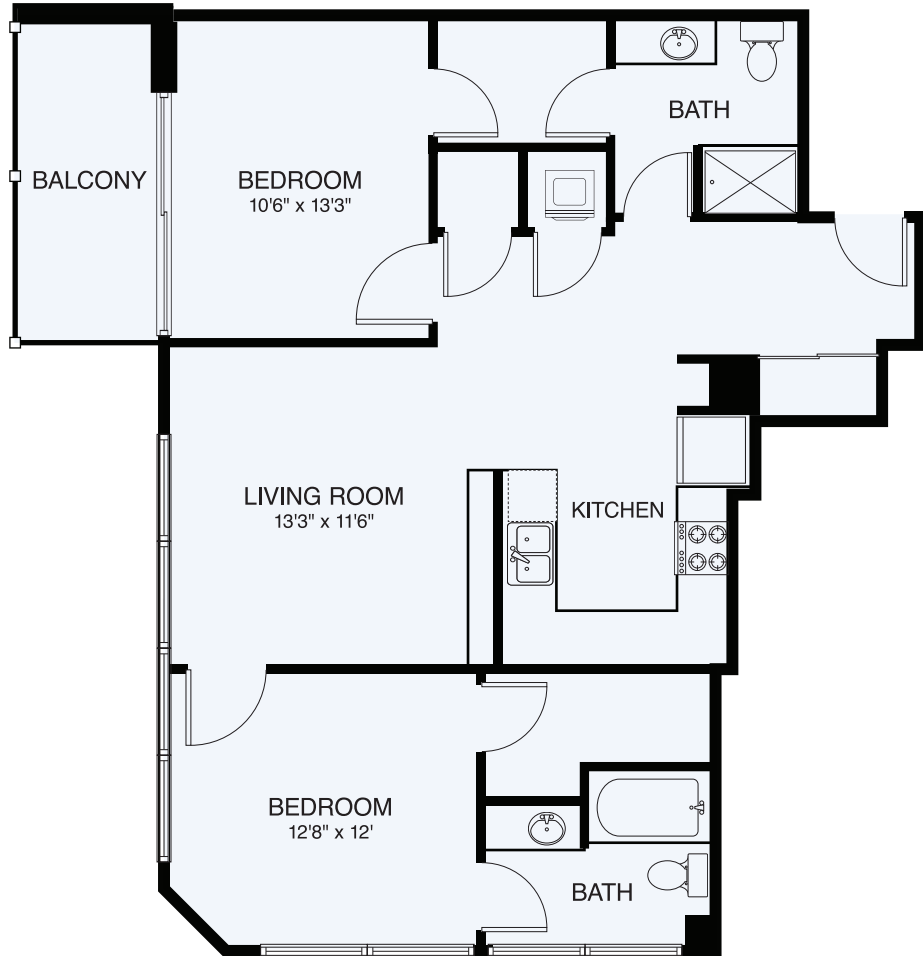

# B1

2 BED / 2 BATH

# 1029

SQ. FT.

THE ASCHER

640 N Church St. | Charlotte, NC 28202

[www.theascheruptown.com](http://www.theascheruptown.com)

Floor plans are artist's rendering. All dimensions are approximate. Actual product and specifications may vary in dimension or detail. Not all features are available in every rental home. Prices and availability are subject to change. Rent is based on monthly frequency. Additional fees may apply, such as but not limited to package delivery, trash, water, amenities, etc. Deposits vary. Please see a representative for details.