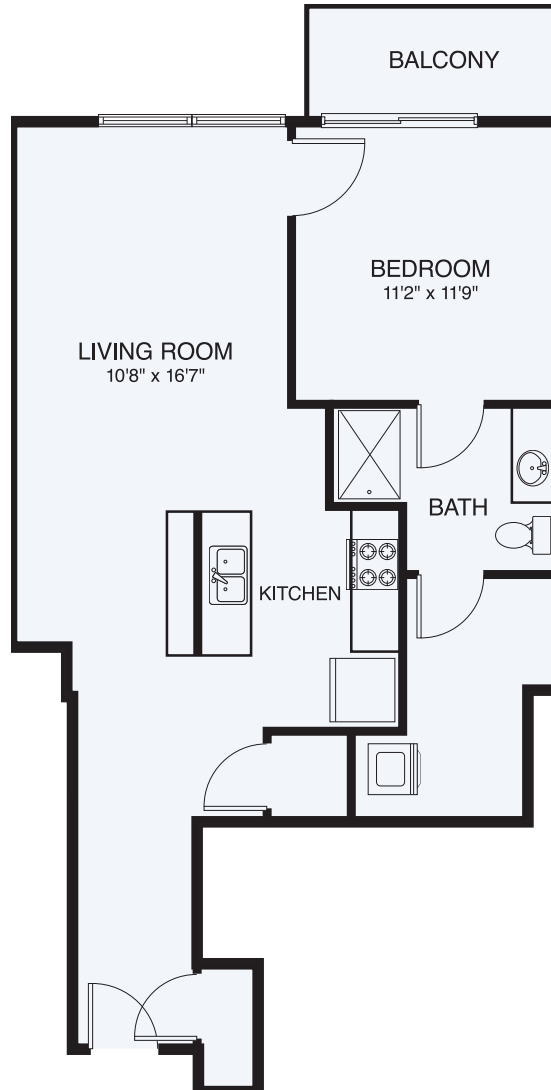

A9

1 BED / 1 BATH

763

SQ. FT.

THE **ASCHER**

640 N Church St. | Charlotte, NC 28202

www.theascheruptown.com

Floor plans are artist's rendering. All dimensions are approximate. Actual product and specifications may vary in dimension or detail. Not all features are available in every rental home. Prices and availability are subject to change. Rent is based on monthly frequency. Additional fees may apply, such as but not limited to package delivery, trash, water, amenities, etc. Deposits vary. Please see a representative for details.