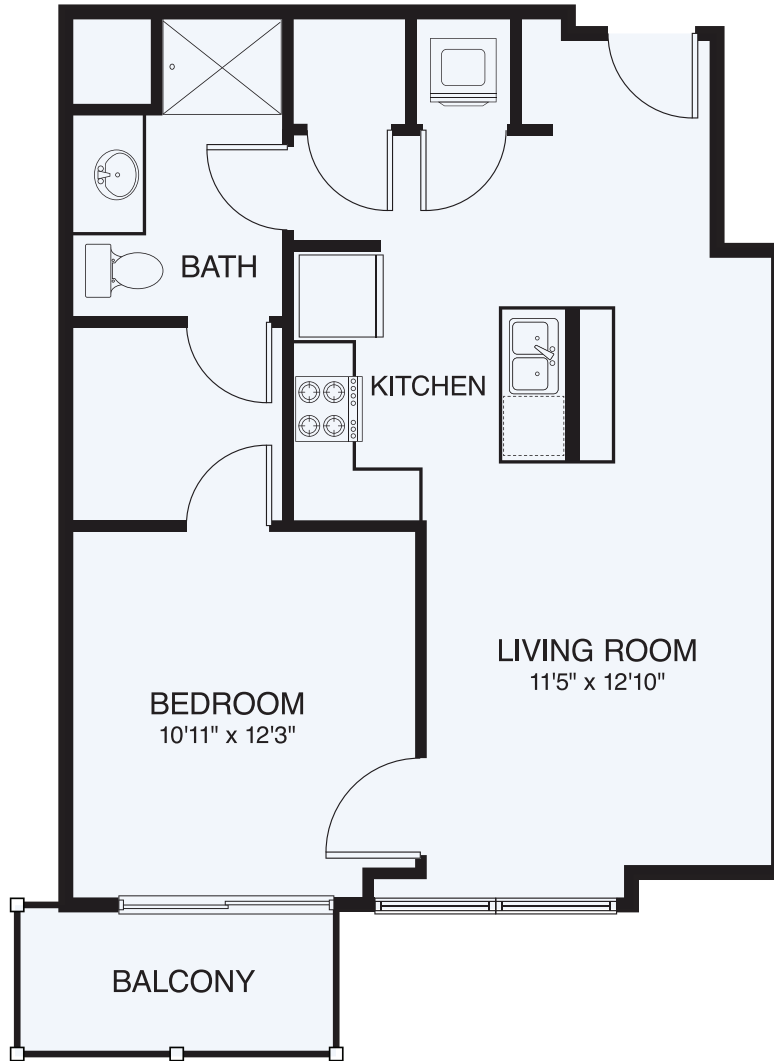

A6

1 BED / 1 BATH

725

SQ. FT.

THE ASCHER

640 N Church St. | Charlotte, NC 28202

www.theascheruptown.com

Floor plans are artist's rendering. All dimensions are approximate. Actual product and specifications may vary in dimension or detail. Not all features are available in every rental home. Prices and availability are subject to change. Rent is based on monthly frequency. Additional fees may apply, such as but not limited to package delivery, trash, water, amenities, etc. Deposits vary. Please see a representative for details.