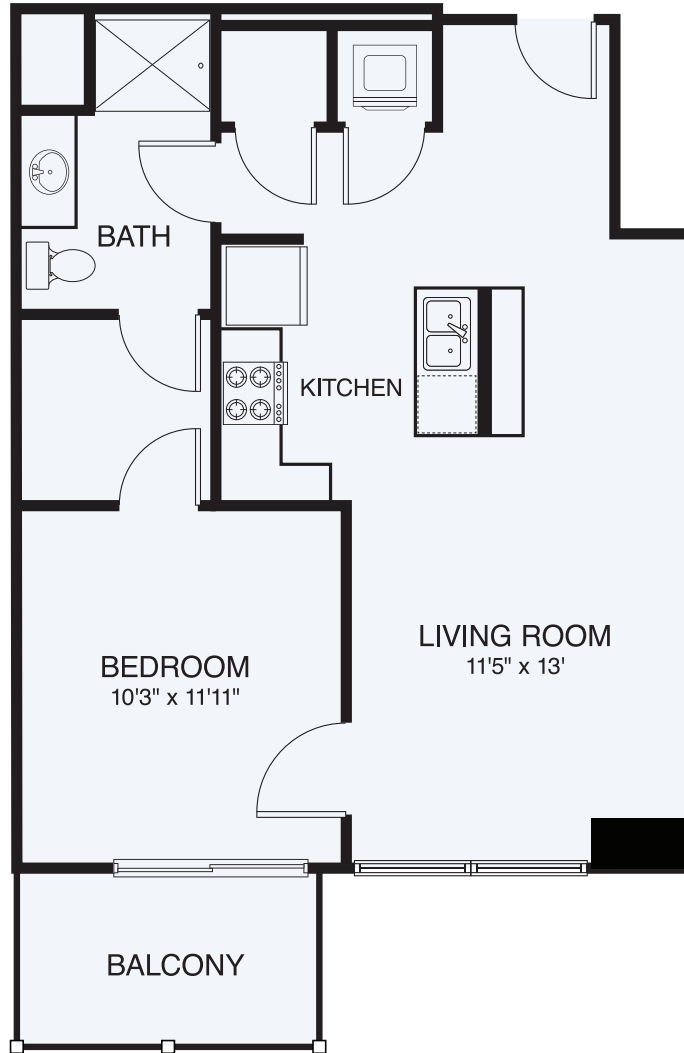

A5-ADA

1 BED / 1 BATH

694

SQ. FT.

THE ASCHER

640 N Church St. | Charlotte, NC 28202

www.theascheruptown.com

Floor plans are artist's rendering. All dimensions are approximate. Actual product and specifications may vary in dimension or detail. Not all features are available in every rental home. Prices and availability are subject to change. Rent is based on monthly frequency. Additional fees may apply, such as but not limited to package delivery, trash, water, amenities, etc. Deposits vary. Please see a representative for details.