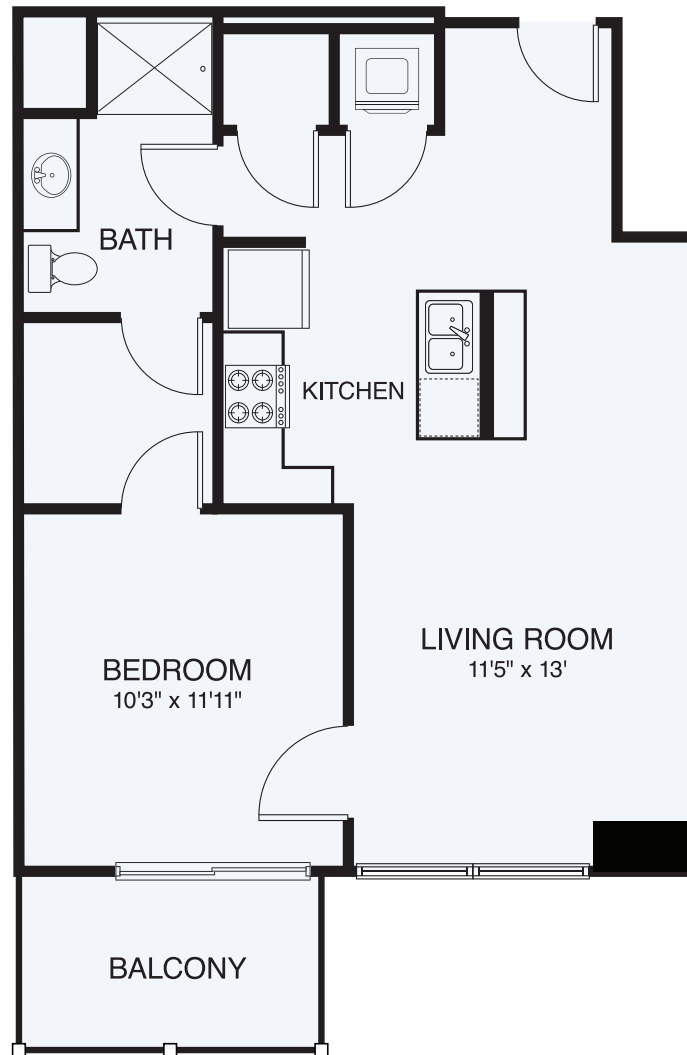

A4

1 BED / 1 BATH

694

SQ. FT.

THE ASCHER

640 N Church St. | Charlotte, NC 28202

www.theascheruptown.com

Floor plans are artist's rendering. All dimensions are approximate. Actual product and specifications may vary in dimension or detail. Not all features are available in every rental home. Prices and availability are subject to change. Rent is based on monthly frequency. Additional fees may apply, such as but not limited to package delivery, trash, water, amenities, etc. Deposits vary. Please see a representative for details.