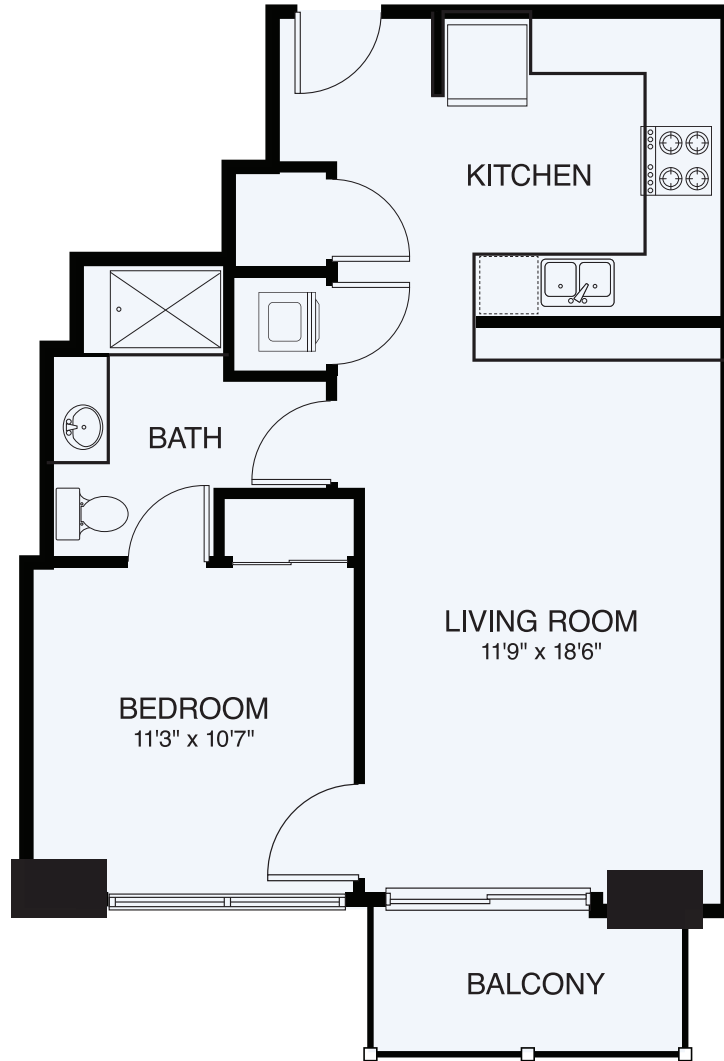

A3

1 BED / 1 BATH

678

SQ. FT.

THE ASCHER

640 N Church St. | Charlotte, NC 28202

www.theascheruptown.com

Floor plans are artist's rendering. All dimensions are approximate. Actual product and specifications may vary in dimension or detail. Not all features are available in every rental home. Prices and availability are subject to change. Rent is based on monthly frequency. Additional fees may apply, such as but not limited to package delivery, trash, water, amenities, etc. Deposits vary. Please see a representative for details.