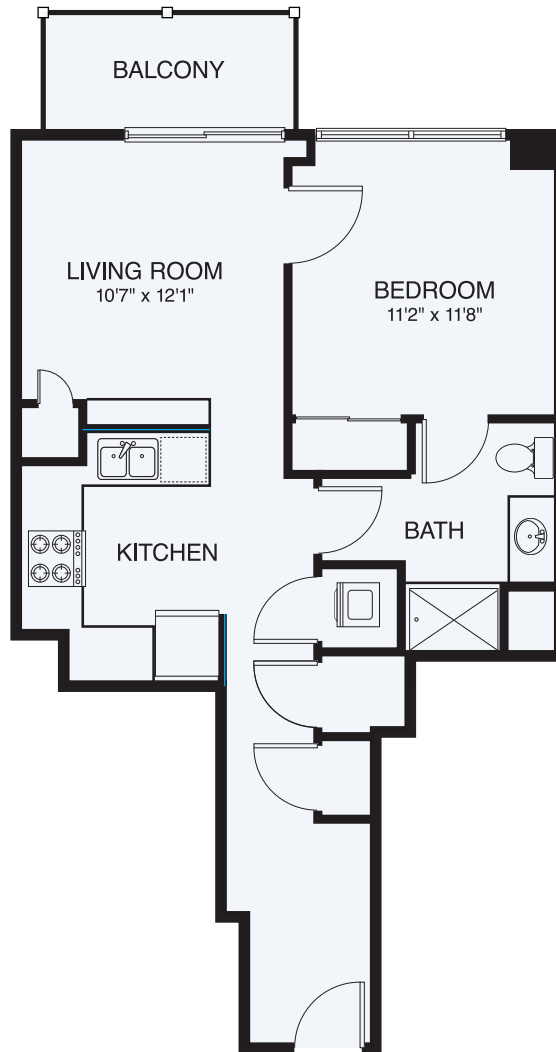

A2

1 BED / 1 BATH

657

SQ. FT.

THE ASCHER

640 N Church St. | Charlotte, NC 28202

www.theascheruptown.com

Floor plans are artist's rendering. All dimensions are approximate. Actual product and specifications may vary in dimension or detail. Not all features are available in every rental home. Prices and availability are subject to change. Rent is based on monthly frequency. Additional fees may apply, such as but not limited to package delivery, trash, water, amenities, etc. Deposits vary. Please see a representative for details.