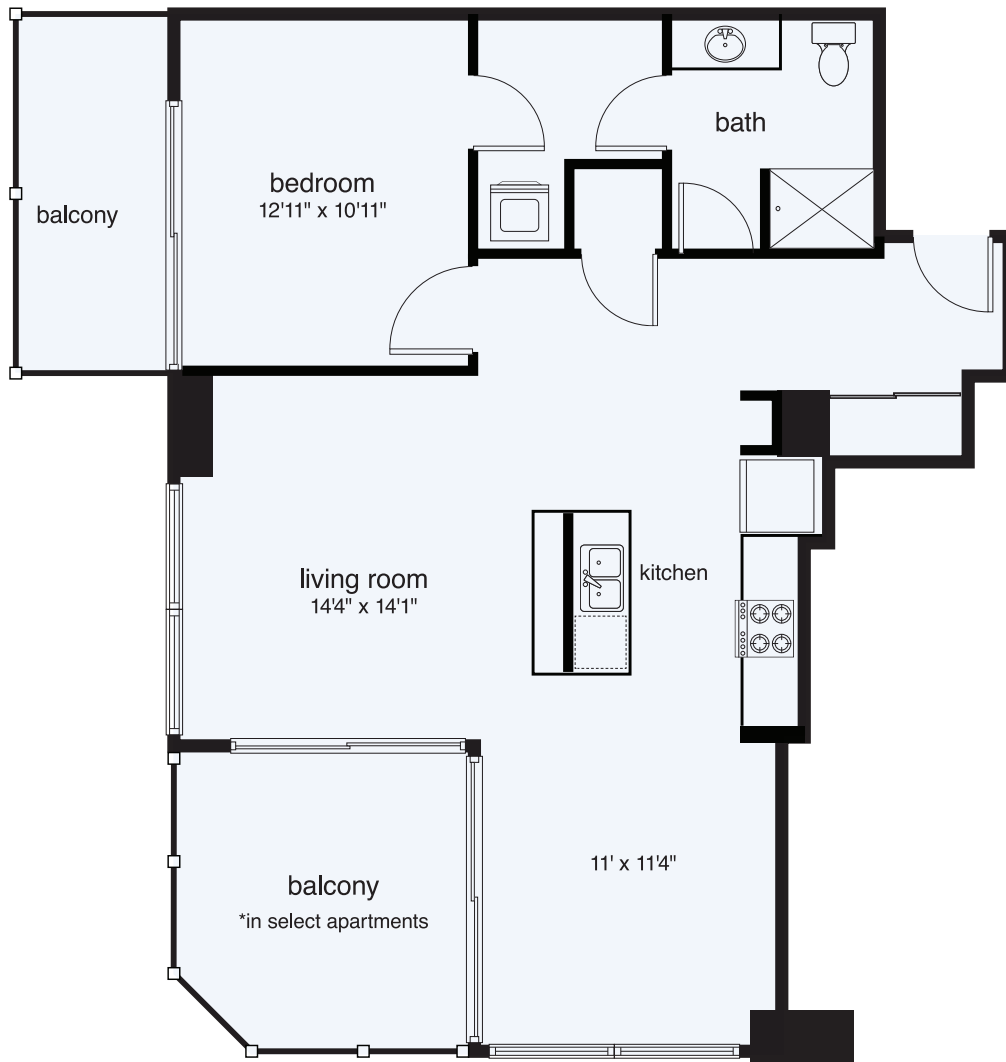

A12

1 BED / 1 BATH

947

SQ. FT.

THE ASCHER

640 N Church St. | Charlotte, NC 28202

www.theascheruptown.com

Floor plans are artist's rendering. All dimensions are approximate. Actual product and specifications may vary in dimension or detail. Not all features are available in every rental home. Prices and availability are subject to change. Rent is based on monthly frequency. Additional fees may apply, such as but not limited to package delivery, trash, water, amenities, etc. Deposits vary. Please see a representative for details.