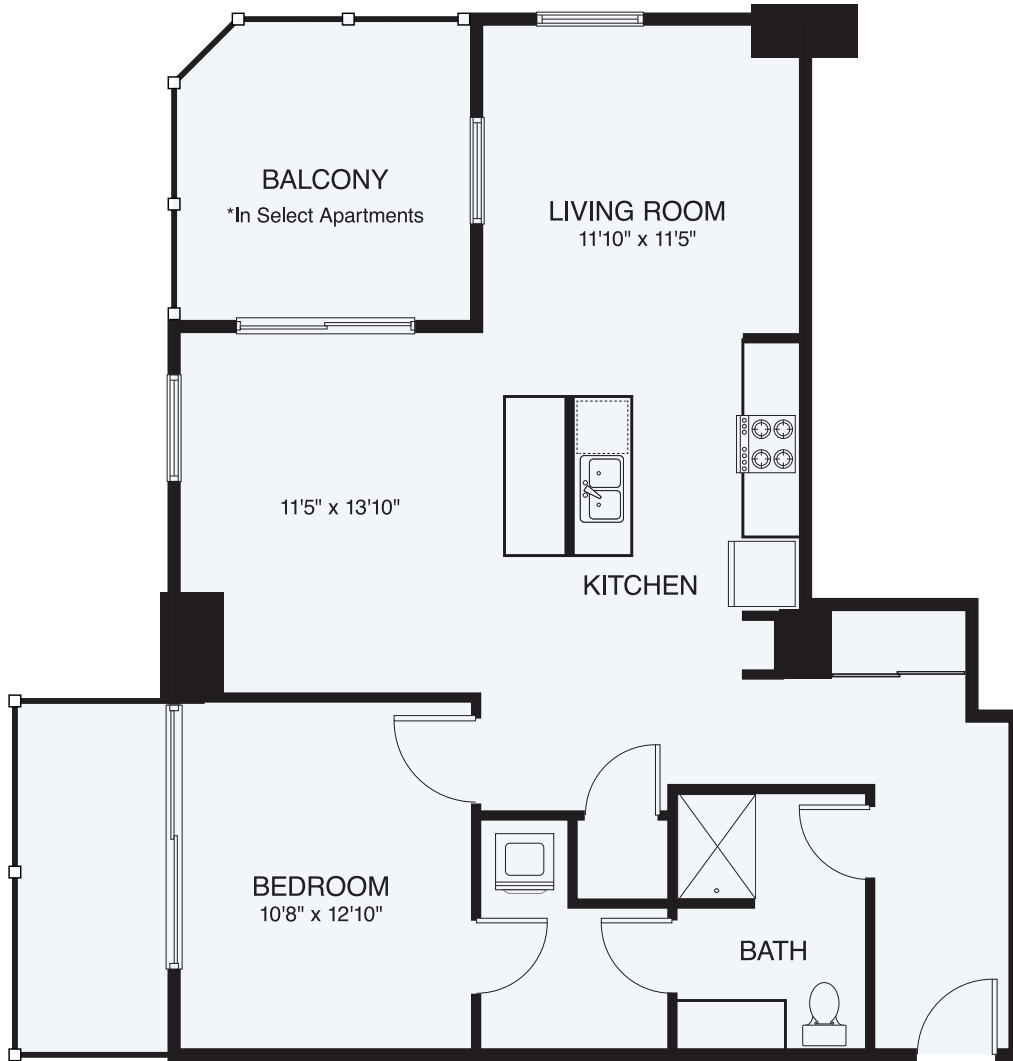

A11

1 BED / 1 BATH

898

SQ. FT.

THE ASCHER

640 N Church St. | Charlotte, NC 28202

www.theascheruptown.com

Floor plans are artist's rendering. All dimensions are approximate. Actual product and specifications may vary in dimension or detail. Not all features are available in every rental home. Prices and availability are subject to change. Rent is based on monthly frequency. Additional fees may apply, such as but not limited to package delivery, trash, water, amenities, etc. Deposits vary. Please see a representative for details.