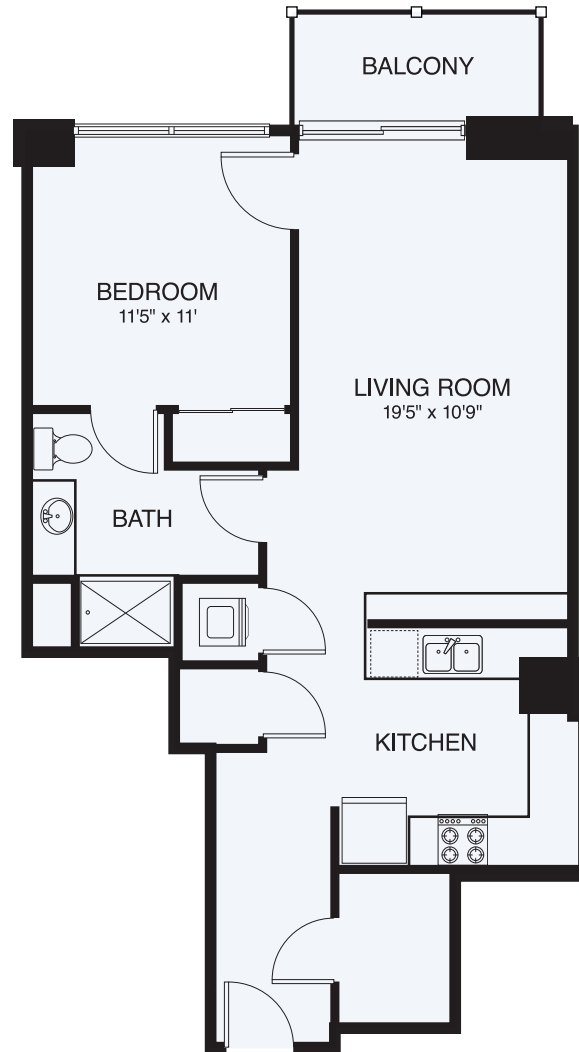

A10

1 BED / 1 BATH

785

SQ. FT.

THE ASCHER

640 N Church St. | Charlotte, NC 28202

www.theascheruptown.com

Floor plans are artist's rendering. All dimensions are approximate. Actual product and specifications may vary in dimension or detail. Not all features are available in every rental home. Prices and availability are subject to change. Rent is based on monthly frequency. Additional fees may apply, such as but not limited to package delivery, trash, water, amenities, etc. Deposits vary. Please see a representative for details.