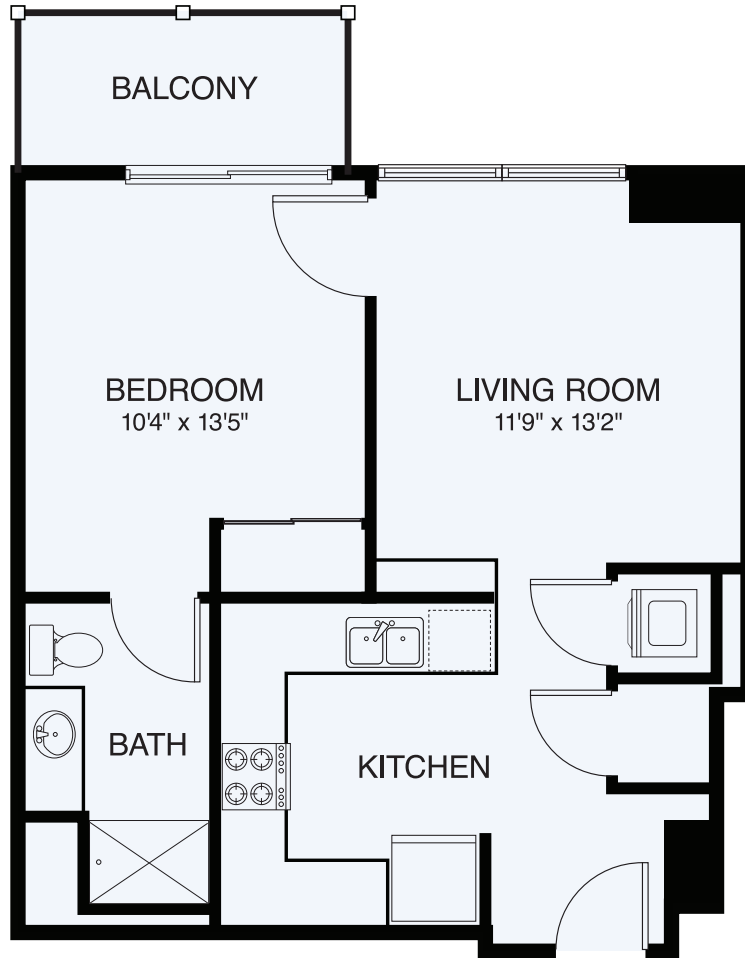

A1

1 BED / 1 BATH

593

SQ. FT.

THE ASCHER

640 N Church St. | Charlotte, NC 28202

www.theascheruptown.com

Floor plans are artist's rendering. All dimensions are approximate. Actual product and specifications may vary in dimension or detail. Not all features are available in every rental home. Prices and availability are subject to change. Rent is based on monthly frequency. Additional fees may apply, such as but not limited to package delivery, trash, water, amenities, etc. Deposits vary. Please see a representative for details.